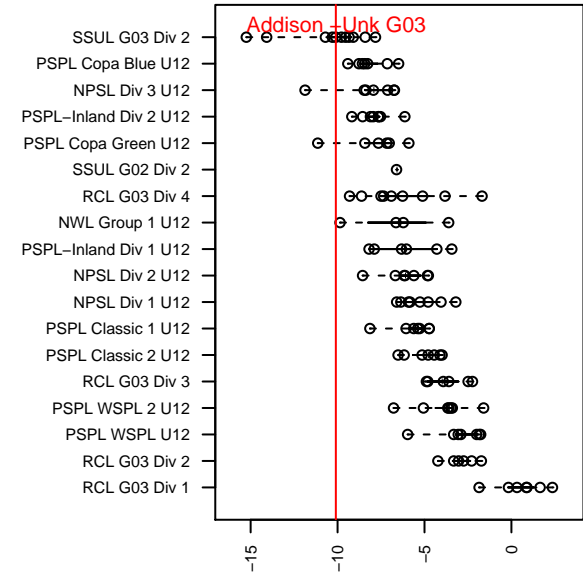

**attack and defense variance (black dot)  
relative to other teams  
and top 10 in region**

**attack and defense rating  
relative to others at age  
and all opponents in last 13 months**

**Performance relative to 13 month average**